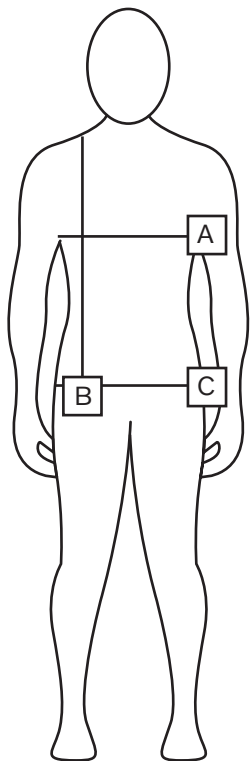

VOLVO MEASUREMENT CHART

MENS FLEECE JACKET

A: CHEST
B: LENGTH
C: WAIST

	XS	S	M	L	XL	2XL
CHEST	50	53	55	57	59	63
CENTER BACK LENGTH	65,5	68,5	71	73	75	77
WAIST	49	52	54	56	58	62