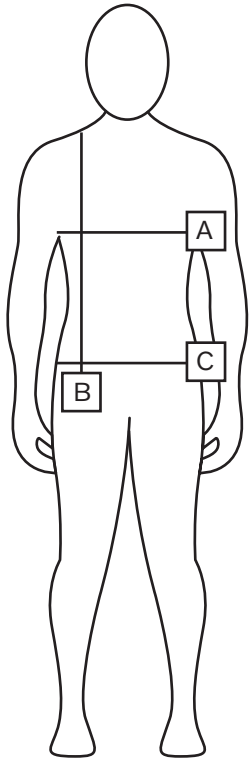

VOLVO MEASUREMENT CHART

LONG SLEEVE T-SHIRT

A: CHEST
B: LENGTH
C: HIP

Measurements are in cm

	XS	S	M	L	XL	XXL
CHEST	54	56	58	60	62	64
LENGTH (FROM SHOULDER)	65	68	70,5	72,5	74,5	76,5
HIP	53	55	57	59	61	63