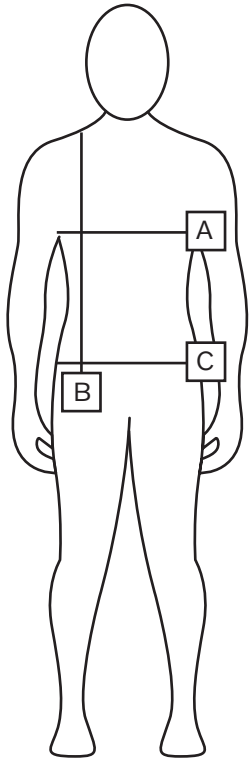

# VOLVO MEASUREMENT CHART

## HOODIE

A: CHEST  
B: LENGTH  
C: HIP

Measurements are in cm

	<b>XS</b>	<b>S</b>	<b>M</b>	<b>L</b>	<b>XL</b>	<b>XXL</b>
<b>CHEST</b>	48,5	52	54	56	60	64
<b>LENGTH (FROM SHOULDER)</b>	65	67	69	71	73	74
<b>HIP</b>	37	41	42	47	49	52