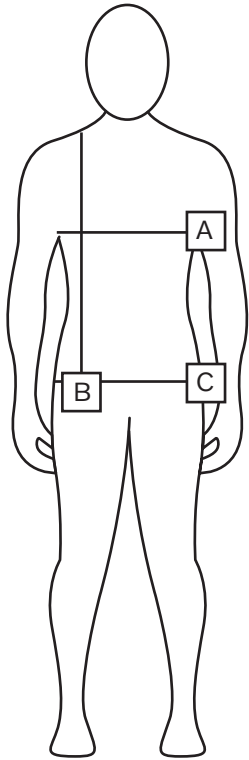

# VOLVO MEASUREMENT CHART

## MENS POLO SHIRT

A: CHEST  
B: LENGTH  
C: BOTTOM

Measurements are in cm

	<b>S</b>	<b>M</b>	<b>L</b>	<b>XL</b>	<b>XXL</b>
<b>CHEST</b>	50	53	56	59	63
<b>LENGTH (FROM SHOULDER)</b>	68,5	71	73	75	77
<b>BOTTOM</b>	47	50	53	56	60